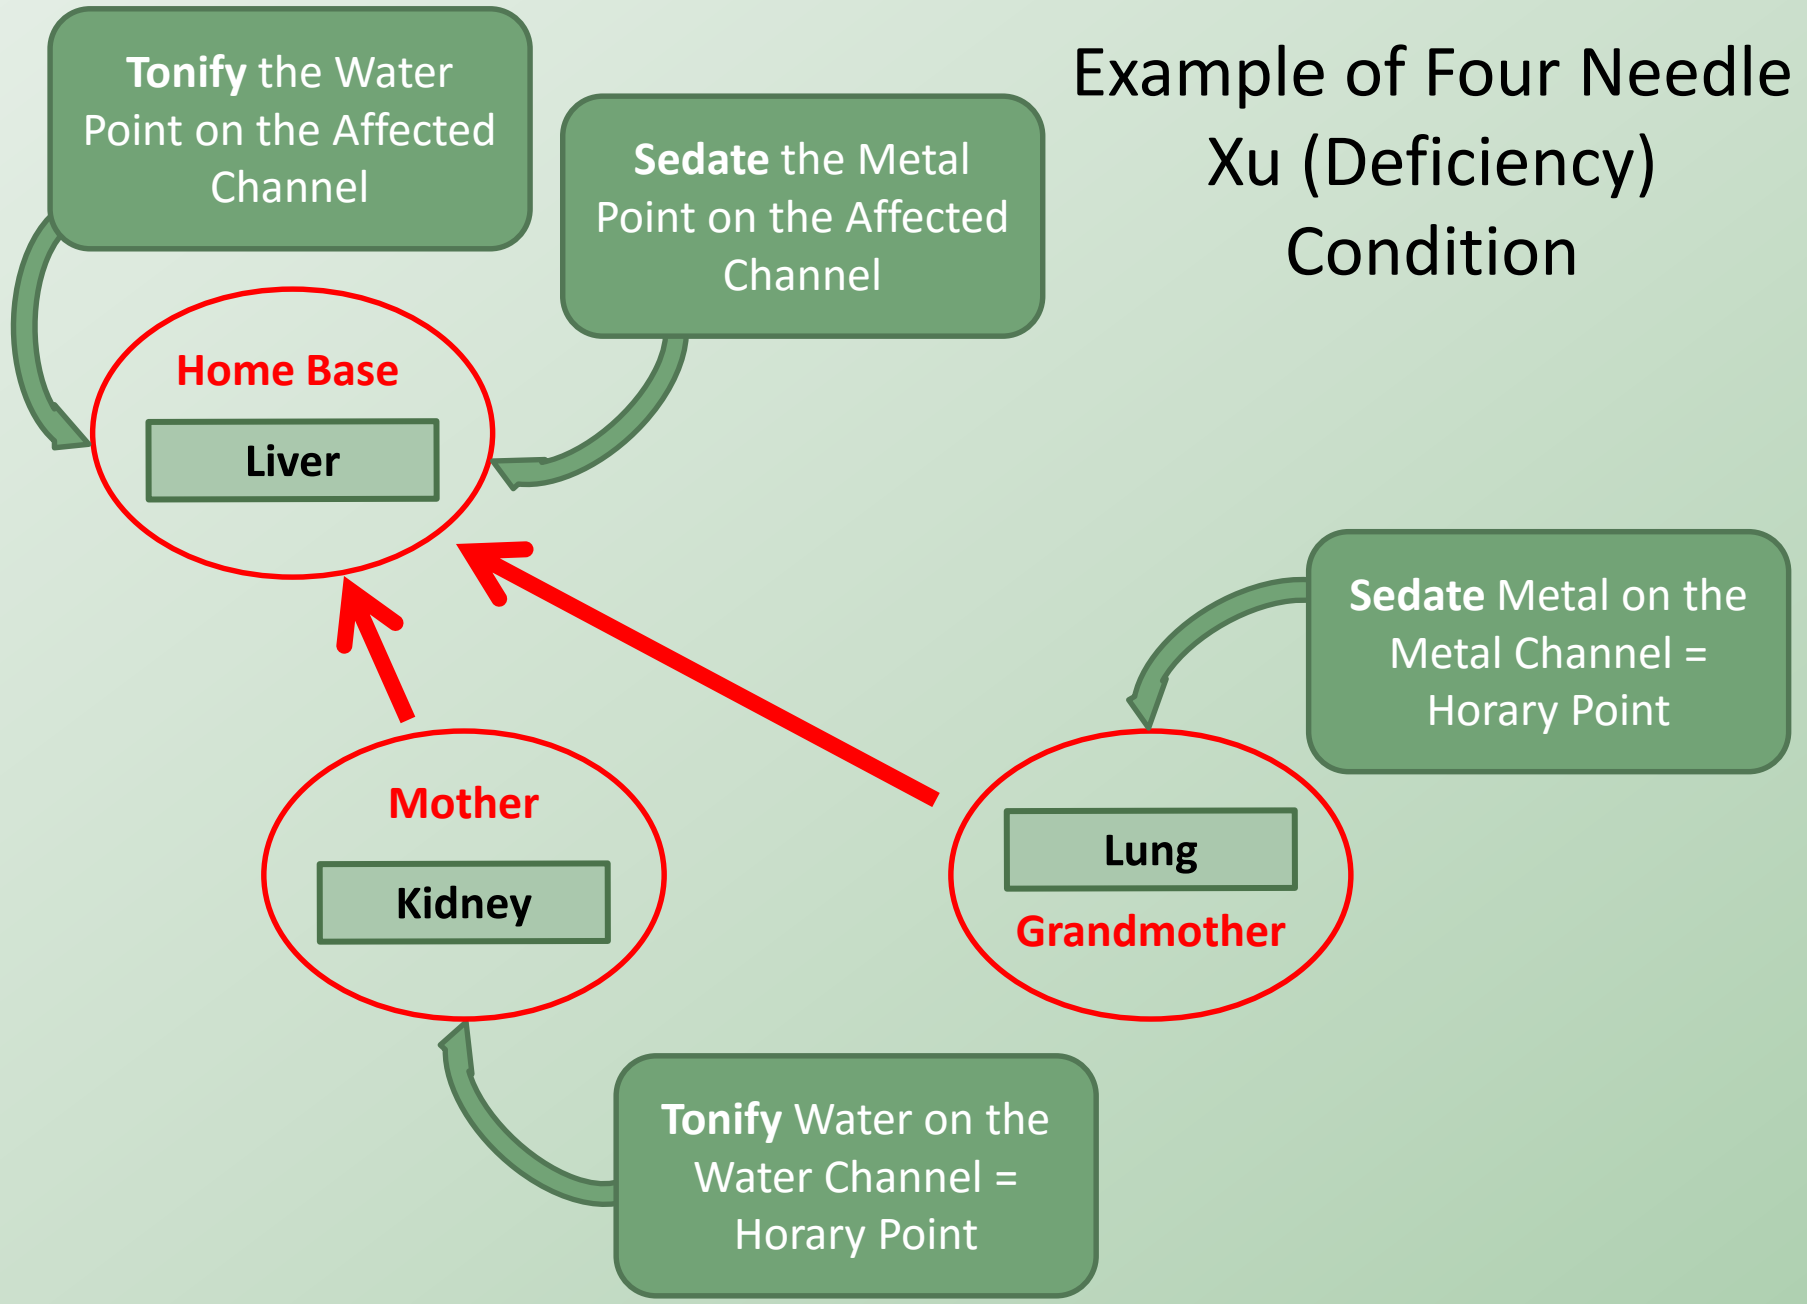

Example of Four Needle Shi (Excess) Condition

	Organ & Element	Home Channel	Son Element & Channel		Home Channel	Grandmother Element & Channel	
Yin Shi	LV = Wood	LV-2 ⁻	Fire	HT-8 ⁻	LV-4 ⁺	Metal	LU-8 ⁺
	HT = Fire	HT-7 ⁻	Earth	SP-3 ⁻	HT-3 ⁺	Water	KI-10 ⁺
	SP = Earth	SP-5 ⁻	Metal	LU-8 ⁻	SP-1 ⁺	Wood	LV-1 ⁺
	LU = Metal	LU-5 ⁻	Water	KI-10 ⁻	LU-10 ⁺	Fire	HT-8 ⁺
	KI = Water	KI-1 ⁻	Wood	LV-1 ⁻	KI-3 ⁺	Earth	SP-3 ⁺
Yang Shi	GB= Wood	GB-38 ⁻	Fire	SI-5 ⁻	GB-44 ⁺	Metal	LI-1 ⁺
	SI = Fire	SI-8 ⁻	Earth	ST-36 ⁻	SI-2 ⁺	Water	BL-66 ⁺
	ST = Earth	ST-45 ⁻	Metal	LI-1 ⁻	ST-43 ⁺	Wood	GB-41 ⁺
	LI = Metal	LI-2 ⁻	Water	BL-66 ⁻	LI-5 ⁺	Fire	SI-5 ⁺
	BL = Water	BL-65 ⁻	Wood	GB-41 ⁻	BL-40 ⁺	Earth	ST-36 ⁺
Shi = Excess		Sedate Son Element			Tonify Grandmother Element		

Example of Four Needle Xu (Deficiency) Condition

	Organ & Element	Home Channel	Mother Element & Channel		Home Channel	Grandmother Element & Channel	
Yin Xu	LV = Wood	LV-8 ⁺	Water	KI-10 ⁺	LV-4 ⁻	Metal	LU-8 ⁻
	HT = Fire	HT-9 ⁺	Wood	LV-1 ⁺	HT-3 ⁻	Water	KI-10 ⁻
	SP = Earth	SP-2 ⁺	Fire	HT-8 ⁺	SP-1 ⁻	Wood	LV-1 ⁻
	LU = Metal	LU-9 ⁺	Earth	SP-3 ⁺	LU-10 ⁻	Fire	HT-8 ⁻
	KI = Water	KI-7 ⁺	Metal	LU-8 ⁺	KI-3 ⁻	Earth	SP-3 ⁻
Yang Xu	GB = Wood	GB-43 ⁺	Water	BL-66 ⁺	GB-44 ⁻	Metal	LI-1 ⁻
	SI = Fire	SI-3 ⁺	Wood	GB-41 ⁺	SI-2 ⁻	Water	BL-66 ⁻
	ST = Earth	ST-41 ⁺	Fire	SI-5 ⁺	ST-43 ⁻	Wood	GB-41 ⁻
	LI = Metal	LI-11 ⁺	Earth	ST36 ⁺	LI-5 ⁻	Fire	SI-5 ⁻
	BL = Water	BL-67 ⁺	Metal	LI-1 ⁺	BL-40 ⁻	Earth	ST-36 ⁻
Xu = Deficiency		Tonify Mother Element			Sedate Grandmother Element		