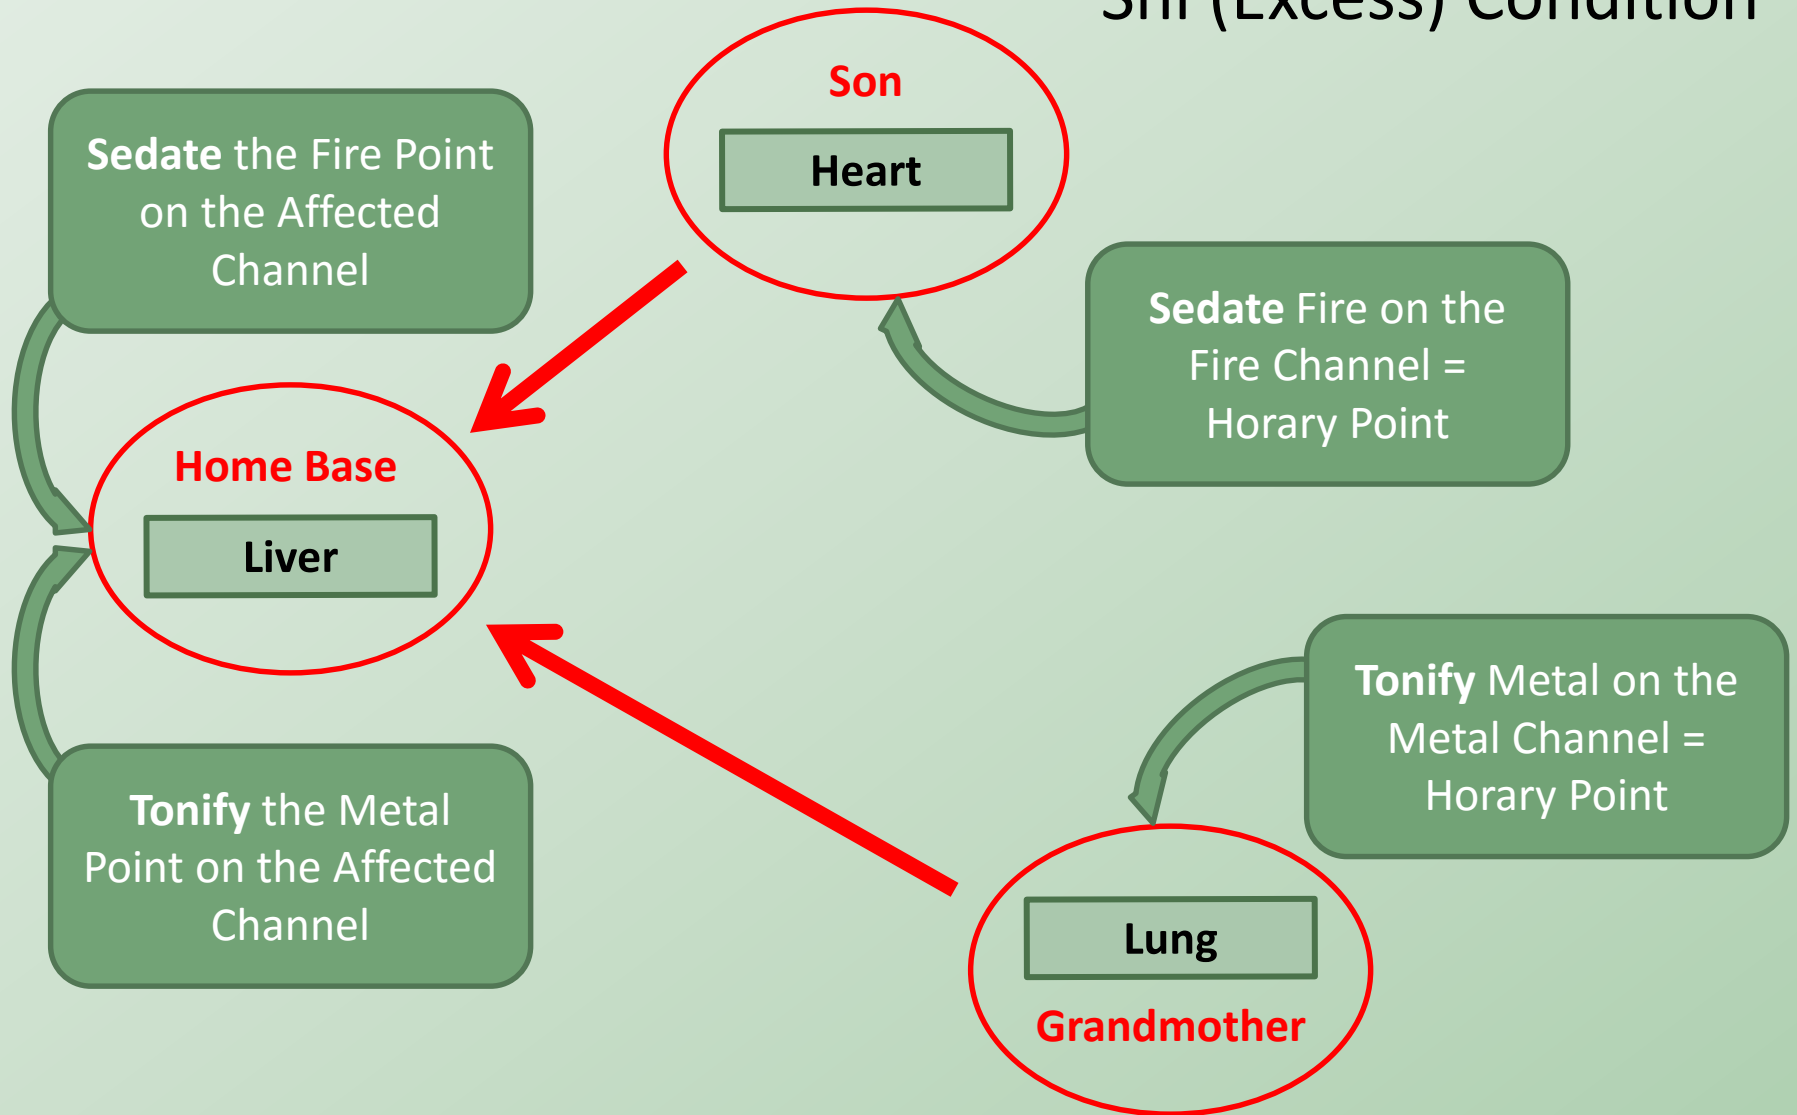

Example of Four Needle Shi (Excess) Condition

	Organ & Element	Home Channel	Son Element & Channel		Home Channel	Grandmother Element & Channel	
Yin Shi	LV = Wood	LV-2 ⁻	Fire	HT-8 ⁻	LV-4 ⁺	Metal	LU-8 ⁺
	HT = Fire	HT-7 ⁻	Earth	SP-3 ⁻	HT-3 ⁺	Water	KI-10 ⁺
	SP = Earth	SP-5 ⁻	Metal	LU-8 ⁻	SP-1 ⁺	Wood	LV-1 ⁺
	LU = Metal	LU-5 ⁻	Water	KI-10 ⁻	LU-10 ⁺	Fire	HT-8 ⁺
	KI = Water	KI-1 ⁻	Wood	LV-1 ⁻	KI-3 ⁺	Earth	SP-3 ⁺
Yang Shi	GB= Wood	GB-38 ⁻	Fire	SI-5 ⁻	GB-44 ⁺	Metal	LI-1 ⁺
	SI = Fire	SI-8 ⁻	Earth	ST-36 ⁻	SI-2 ⁺	Water	BL-66 ⁺
	ST = Earth	ST-45 ⁻	Metal	LI-1 ⁻	ST-43 ⁺	Wood	GB-41 ⁺
	LI = Metal	LI-2 ⁻	Water	BL-66 ⁻	LI-5 ⁺	Fire	SI-5 ⁺
	BL = Water	BL-65 ⁻	Wood	GB-41 ⁻	BL-40 ⁺	Earth	ST-36 ⁺
Shi = Excess		Sedate Son Element			Tonify Grandmother Element		

Example of Four Needle Xu (Deficiency) Condition

	Organ & Element	Home Channel	Mother Element & Channel		Home Channel	Grandmother Element & Channel	
Yin Xu	LV = Wood	LV-8 ⁺	Water	KI-10 ⁺	LV-4 ⁻	Metal	LU-8 ⁻
	HT = Fire	HT-9 ⁺	Wood	LV-1 ⁺	HT-3 ⁻	Water	KI-10 ⁻
	SP = Earth	SP-2 ⁺	Fire	HT-8 ⁺	SP-1 ⁻	Wood	LV-1 ⁻
	LU = Metal	LU-9 ⁺	Earth	SP-3 ⁺	LU-10 ⁻	Fire	HT-8 ⁻
	KI = Water	KI-7 ⁺	Metal	LU-8 ⁺	KI-3 ⁻	Earth	SP-3 ⁻
Yang Xu	GB = Wood	GB-43 ⁺	Water	BL-66 ⁺	GB-44 ⁻	Metal	LI-1 ⁻
	SI = Fire	SI-3 ⁺	Wood	GB-41 ⁺	SI-2 ⁻	Water	BL-66 ⁻
	ST = Earth	ST-41 ⁺	Fire	SI-5 ⁺	ST-43 ⁻	Wood	GB-41 ⁻
	LI = Metal	LI-11 ⁺	Earth	ST36 ⁺	LI-5 ⁻	Fire	SI-5 ⁻
	BL = Water	BL-67 ⁺	Metal	LI-1 ⁺	BL-40 ⁻	Earth	ST-36 ⁻
Xu = Deficiency		Tonify Mother Element			Sedate Grandmother Element		